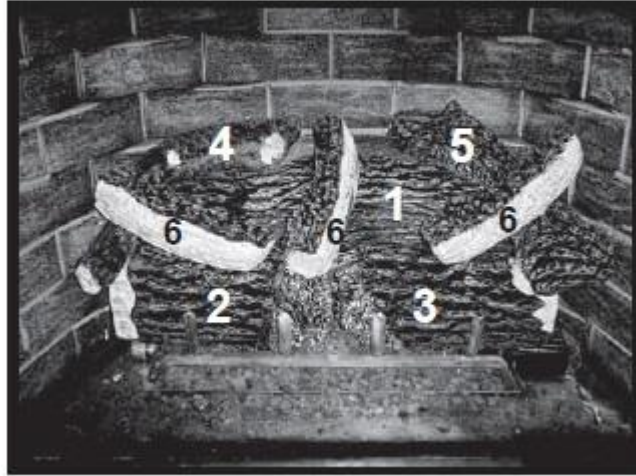

Quadra-Fire Carolina 36 Gas Fireplace

Log Set Assembly

Woodman's Parts Plus
www.woodmanspartsplus.com

ITEM	DESCRIPTION	COMMENTS	PART NUMBER
	Log Set Assembly, Ships in 1 Box		4066-077
1	Log 1, Rear Log		4066-520
2	Log 2, Left Front		4066-518
3	Log 3, Right Front		4066-519
4	Log 4, Top Left		4066-517
5	Log 5, Top Right		4066-516
6	Log 6, Top	Qty 3 req	4067-319
7	Standoff	Qty 2 req	4066-119
8	Burner/Grate Assembly		4066-079
8.1	Orifice, NG		4066-154
	Orifice, LP		4066-155
8.2	Connector		4066-156
9	Deflector		4066-258
10	Screen Rod		4067-305
11	Screen Assembly	Qty 2 req	4066-023
12	Upper Front		4066-224
13	Front Sides	Qty 2 req	4066-125
14	Pilot Bracket		4067-112
15	Pilot Shield		4066-127
16	Heat Shield		4067-113
17	Control Box Assembly		4066-325
18	Valve Assembly		Refer to valve page
	Lava Rock		SRVACC10
	Electrical Conversion		ELEC-CARODG
	Touch up Paint Fiber		STRATFORD-KIT
	Patch Kit, Fiber		PATCHKIT-FB
	Conversion Kit NG		NGK-CARODG36
	Conversion Kit LP		LPK-CARODG36
	Pilot Orifice NG		593-528
	Pilot Orifice LP		593-527
	Regulator NG		NGK-DXV-50
	Regulator LP		LPK-DXV-50

#18 Valve Assembly

ITEM	DESCRIPTION	COMMENTS	PART NUMBER
18.1	Gasket , Pilot Bracket		4066-328
18.2	90 Degree Elbow		4042-314
18.3	SS FlexLine		4021-696
18.4	Pilot Assembly NG		4021-628
	Pilot Assembly LP		4021-629
	Pilot Tube		4021-705
18.5	Wire Assembly		4021-711
18.6	Wire Harness		2166-304
18.7	Wire Assembly		4021-710
18.8	On/ Off Switch		060-511
18.9	Wire Assembly		4021-710
18.10	Module		2166-307
18.11	Valve Bracket		4066-115
18.12	Flex Ball Valve Assembly		302-320A
18.13	Male Elbow		4021-045
18.14	Valve NG		2166-302
	Valve LP		2166-303
	Electric Kit to AC Power		4066-073
	Power Supply		2326-131