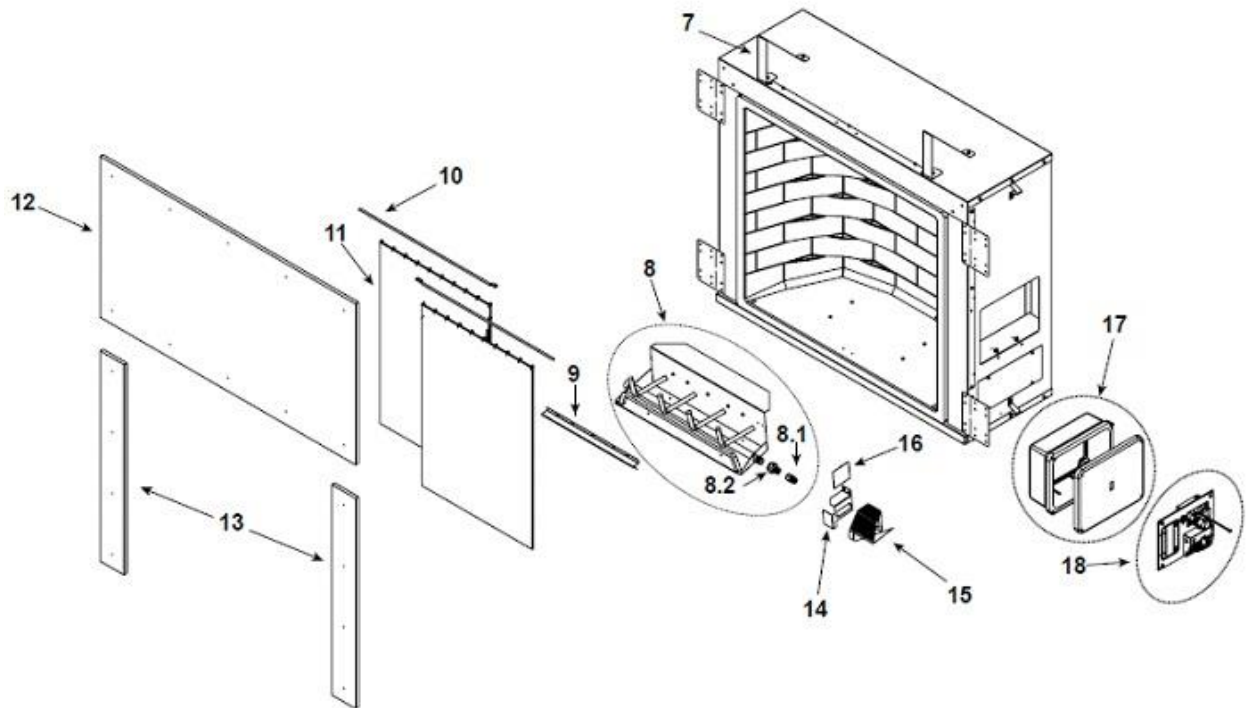

Quadra-Fire Carolina 36 Gas Fireplace

Log Set Assembly

Woodman's Parts Plus
www.woodmanspartsplus.com

ITEM	DESCRIPTION	COMMENTS	PART NUMBER
	Log Set Assembly, Ships in 1 Box		4066-077
1	Log 1, Rear Log		4066-520
2	Log 2, Left Front		4066-518
3	Log 3, Right Front		4066-519
4	Log 4, Top Left		4066-517
5	Log 5, Top Right		4066-516
6	Log 6, Top	Qty 3 req	4067-319
7	Standoff	Qty 2 req	4066-119
8	Burner/Grate Assembly		4066-079
8.1	Orifice, NG		4066-154
	Orifice, LP		4066-155
8.2	Connector		4066-156
9	Deflector		4066-258
10	Screen Rod		4067-305
11	Screen Assembly	Qty 2 req	4066-023
12	Upper Front		4066-224
13	Front Sides	Qty 2 req	4066-125
14	Pilot Bracket		4067-112
15	Pilot Shield		4066-127
16	Heat Shield		4067-113
17	Control Box Assembly		4066-325
18	Valve Assembly		Refer to valve page
	Lava Rock		SRVACC10
	Electrical Conversion		ELEC-CARODG
	Touch up Paint Fiber		STRATFORD-KIT
	Patch Kit, Fiber		PATCHKIT-FB
	Conversion Kit NG		NGK-CARODG36
	Conversion Kit LP		LPK-CARODG36
	Pilot Orifice NG		593-528
	Pilot Orifice LP		593-527
	Regulator NG		NGK-DXV-50
	Regulator LP		LPK-DXV-50

#18 Valve Assembly

ITEM	DESCRIPTION	COMMENTS	PART NUMBER
18.1	Gasket , Pilot Bracket		4066-328
18.2	90 Degree Elbow		4042-314
18.3	SS FlexLine		4021-696
18.4	Pilot Assembly NG		4021-628
	Pilot Assembly LP		4021-629
	Pilot Tube		4021-705
18.5	Wire Assembly		4021-711
18.6	Wire Harness		2166-304
18.7	Wire Assembly		4021-710
18.8	On/ Off Switch		060-511
18.9	Wire Assembly		4021-710
18.10	Module		2166-307
18.11	Valve Bracket		4066-115
18.12	Flex Ball Valve Assembly		302-320A
18.13	Male Elbow		4021-045
18.14	Valve NG		2166-302
	Valve LP		2166-303
	Electric Kit to AC Power		4066-073
	Power Supply		2326-131