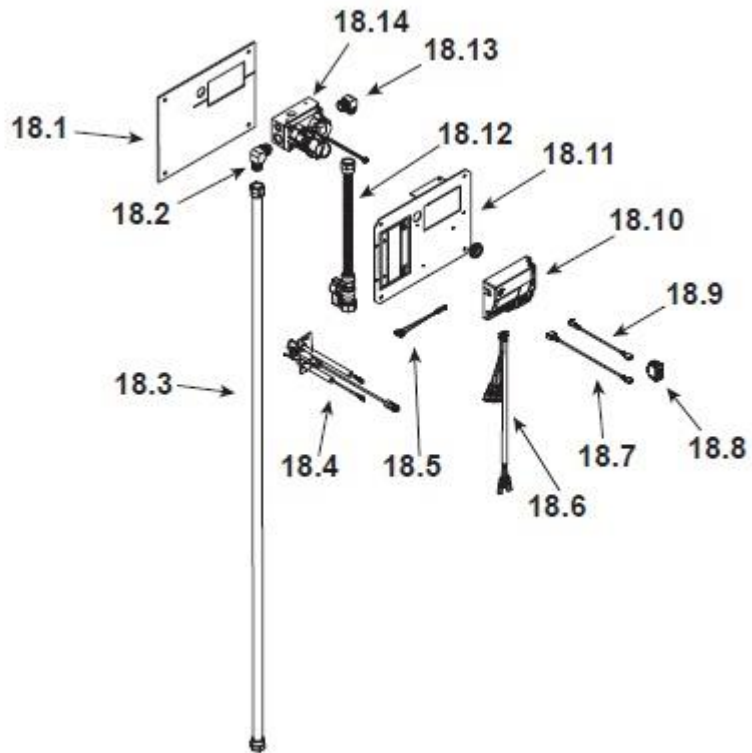

Quadra-Fire Carolina 36 Gas Fireplace

Log Set Assembly

Woodman's Parts Plus
www.woodmanspartsplus.com

ITEM	DESCRIPTION	COMMENTS	PART NUMBER
	Log Set Assembly, Ships in 1 Box		4066-077
1	Log 1, Rear Log		4066-520
2	Log 2, Left Front		4066-518
3	Log 3, Right Front		4066-519
4	Log 4, Top Left		4066-517
5	Log 5, Top Right		4066-516
6	Log 6, Top	Qty 3 req	4067-319
7	Standoff	Qty 2 req	4066-119
8	Burner/Grate Assembly		4066-079
8.1	Orifice, NG		4066-154
	Orifice, LP		4066-155
8.2	Connector		4066-156
9	Deflector		4066-258
10	Screen Rod		4067-305
11	Screen Assembly	Qty 2 req	4066-023
12	Upper Front		4066-224
13	Front Sides	Qty 2 req	4066-125
14	Pilot Bracket		4067-112
15	Pilot Shield		4066-127
16	Heat Shield		4067-113
17	Control Box Assembly		4066-325
18	Valve Assembly		Refer to valve page
	Lava Rock		SRVACC10
	Electrical Conversion		ELEC-CARODG
	Touch up Paint Fiber		STRATFORD-KIT
	Patch Kit, Fiber		PATCHKIT-FB
	Conversion Kit NG		NGK-CARODG36
	Conversion Kit LP		LPK-CARODG36
	Pilot Orifice NG		593-528
	Pilot Orifice LP		593-527
	Regulator NG		NGK-DXV-50
	Regulator LP		LPK-DXV-50

#18 Valve Assembly

ITEM	DESCRIPTION	COMMENTS	PART NUMBER
18.1	Gasket , Pilot Bracket		4066-328
18.2	90 Degree Elbow		4042-314
18.3	SS FlexLine		4021-696
18.4	Pilot Assembly NG		4021-628
	Pilot Assembly LP		4021-629
	Pilot Tube		4021-705
18.5	Wire Assembly		4021-711
18.6	Wire Harness		2166-304
18.7	Wire Assembly		4021-710
18.8	On/ Off Switch		060-511
18.9	Wire Assembly		4021-710
18.10	Module		2166-307
18.11	Valve Bracket		4066-115
18.12	Flex Ball Valve Assembly		302-320A
18.13	Male Elbow		4021-045
18.14	Valve NG		2166-302
	Valve LP		2166-303
	Electric Kit to AC Power		4066-073
	Power Supply		2326-131